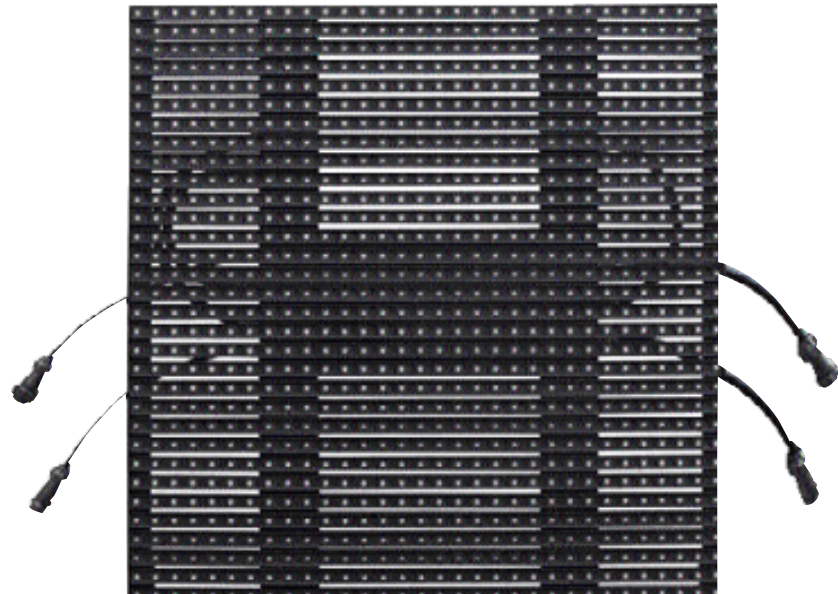

VIPA PANEL P16 (512 X 512 MM)

CODE 52300

5000
nit

16mm
Pitch

IP65

The Vipa LED Modul

- different Led Stripes on one base fixed (51,2 X 51,2cm)
- on the backside are the input connectors for the Vipa system
- modular system allows an easy changing of the Receiver modul or single LED Stripes